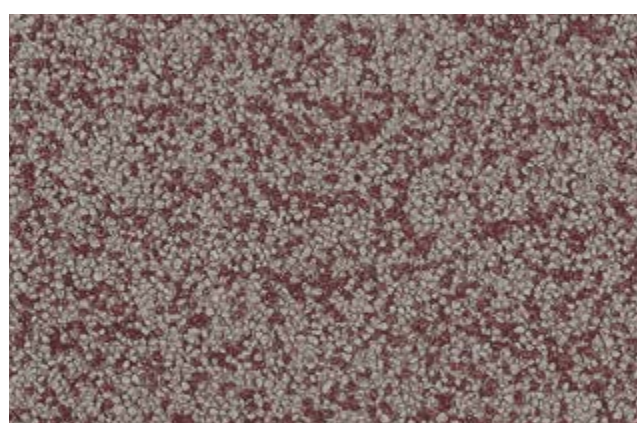

25 % SILIKAL® Filler FS Silbergrau
25 % SILIKAL® Filler FS Silver Grey

25 % SILIKAL® Filler FS Lichtgrau
25 % SILIKAL® Filler FS Light Grey

50 % SILIKAL® Filler FS Schwarz
50 % SILIKAL® Filler FS Black